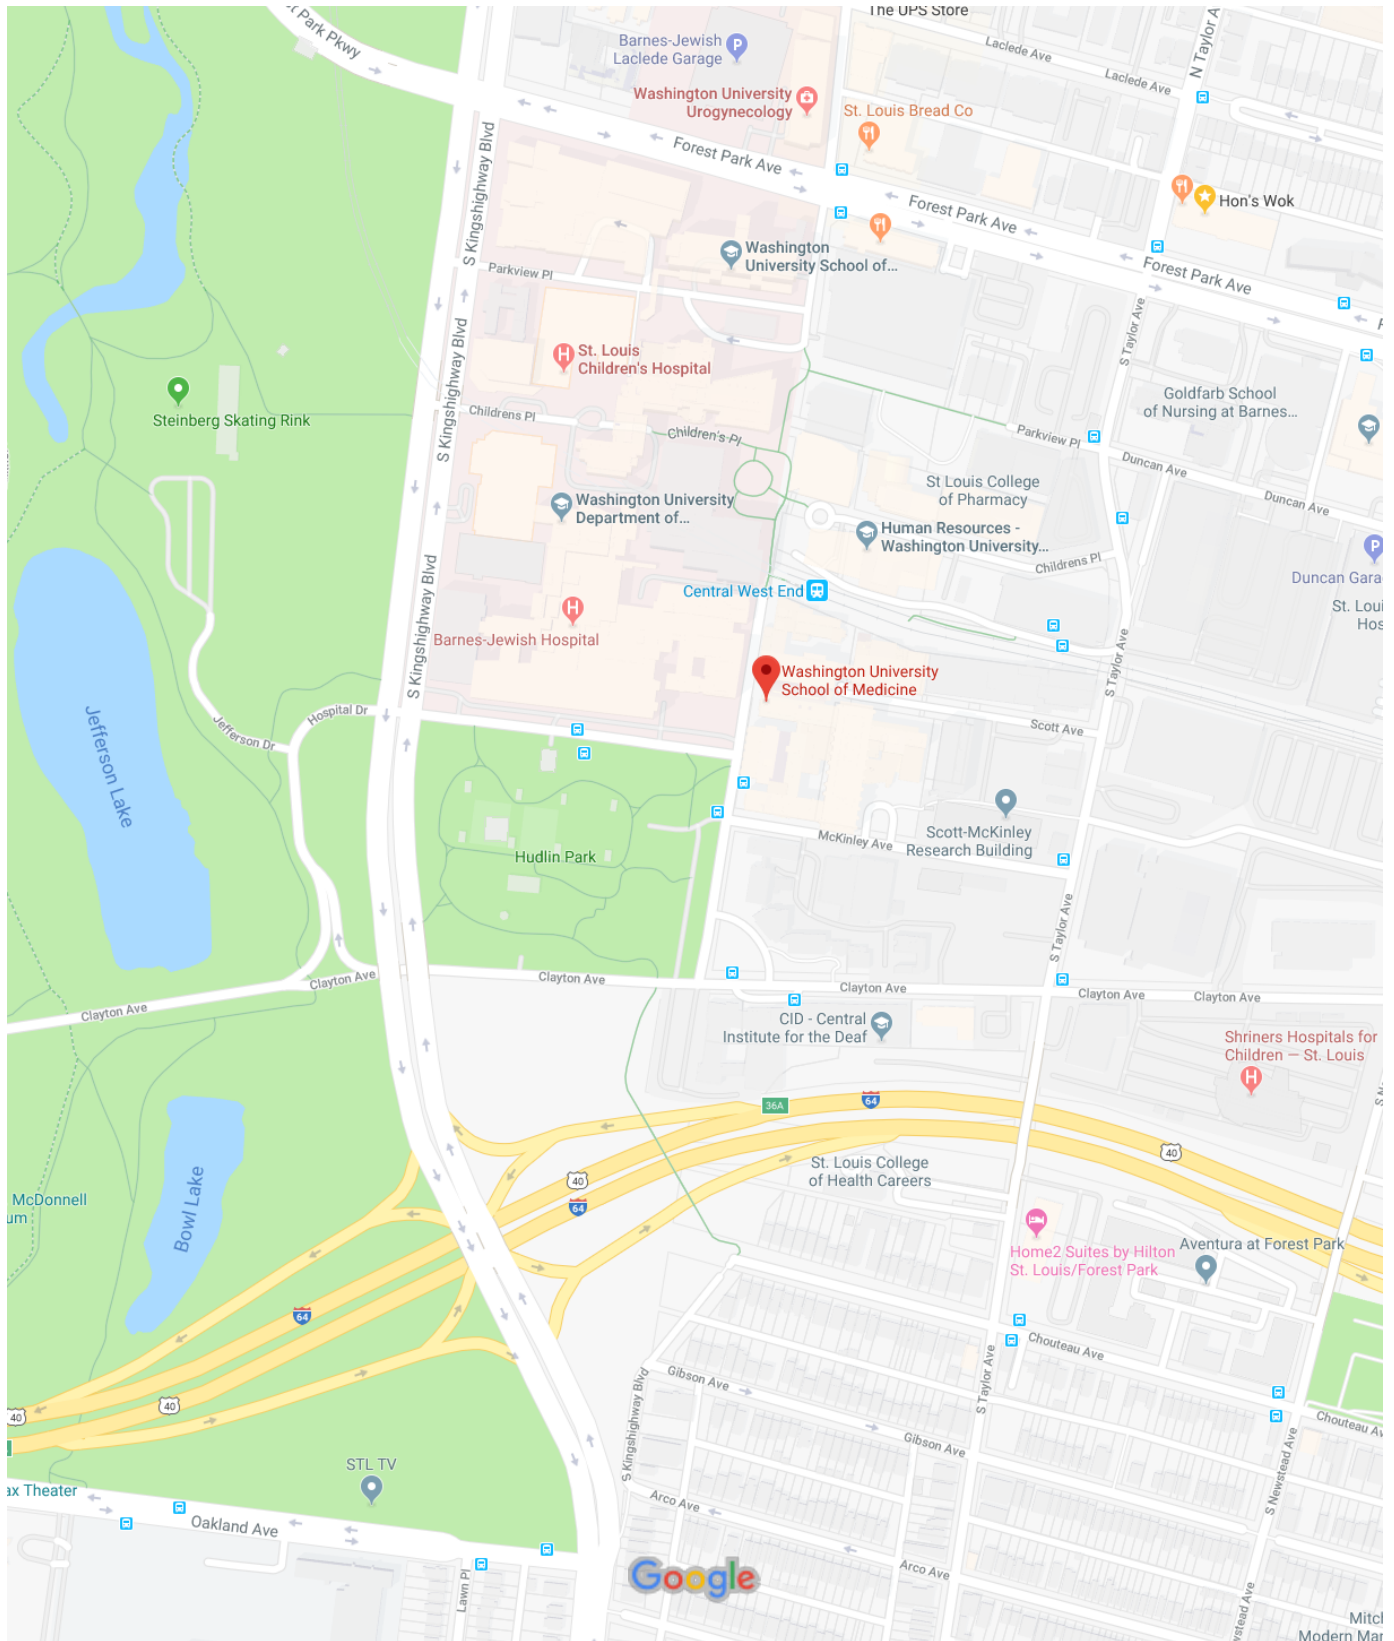

# Google Maps Washington University School of Medicine

Map data ©2018 Google 200 ft